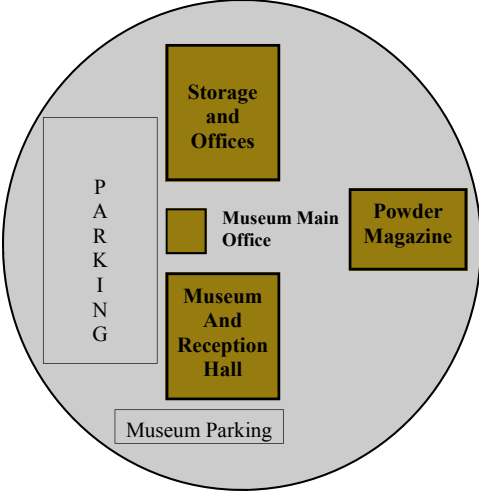

MAP IS NOT
DRAWN TO
SCALE

780
To 680

780
To I 80

East Fifth St.

From Downtown Benicia

Benicia Historical Museum

2060 Camel Road
Benicia, CA 94510
T: (707) 745-5435 F: (707) 745-2135
www.beniciahistoricalmuseum.org